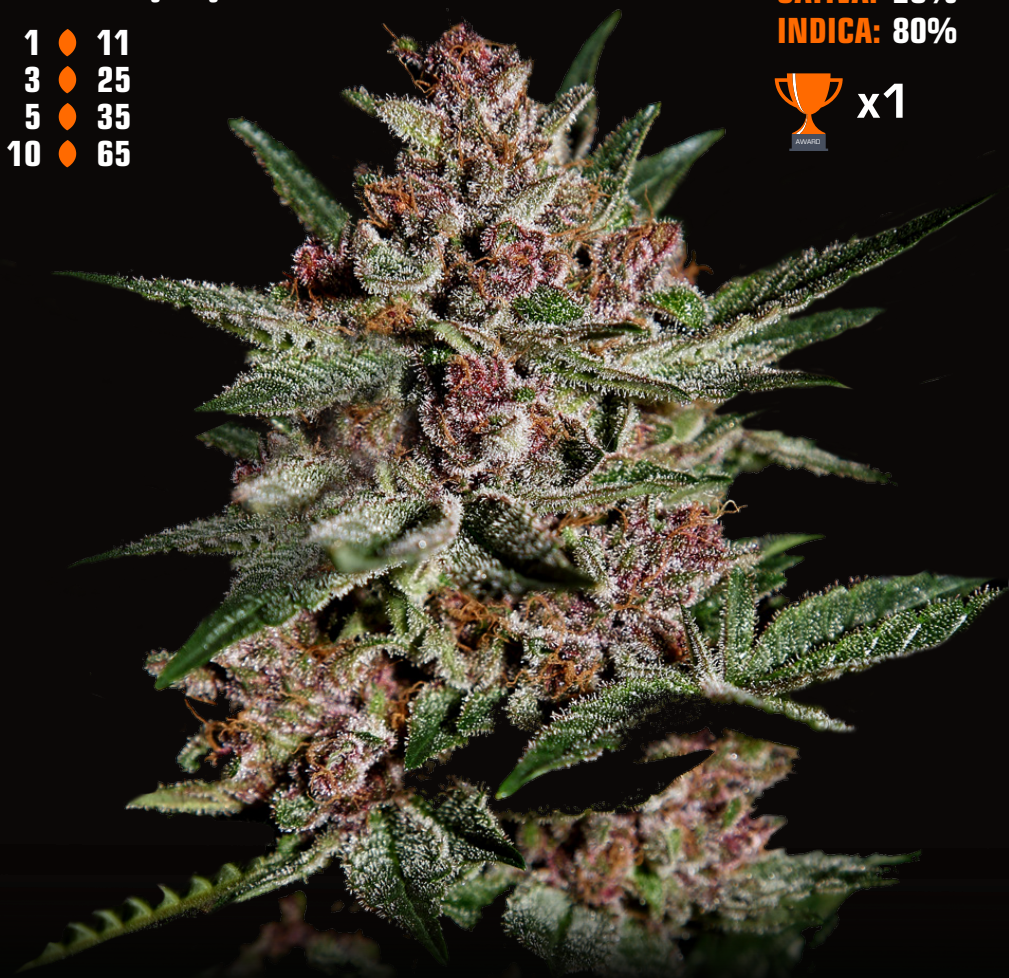

Flowering Cycle: 8-9 Weeks

Yield: Medium

Harvest: 2nd Week Oct.

Yield: 650g/Plant

Average Height: 140-160cm

1 **11**

3 **25**

5 **35**

10 **65**

THC: 23,17%

CBD: 0,10%

CBN: 0,41%

SATIVA: 20%

INDICA: 80%

BUBBA KUSH

BUBBLE GUM X KUSH

The Bubba Kush is one of the old school classics since the end of the 90's. The unique fragrance it produces with sweet acid and earthy tones and its dark colored flowers, makes it a great daily smoke.