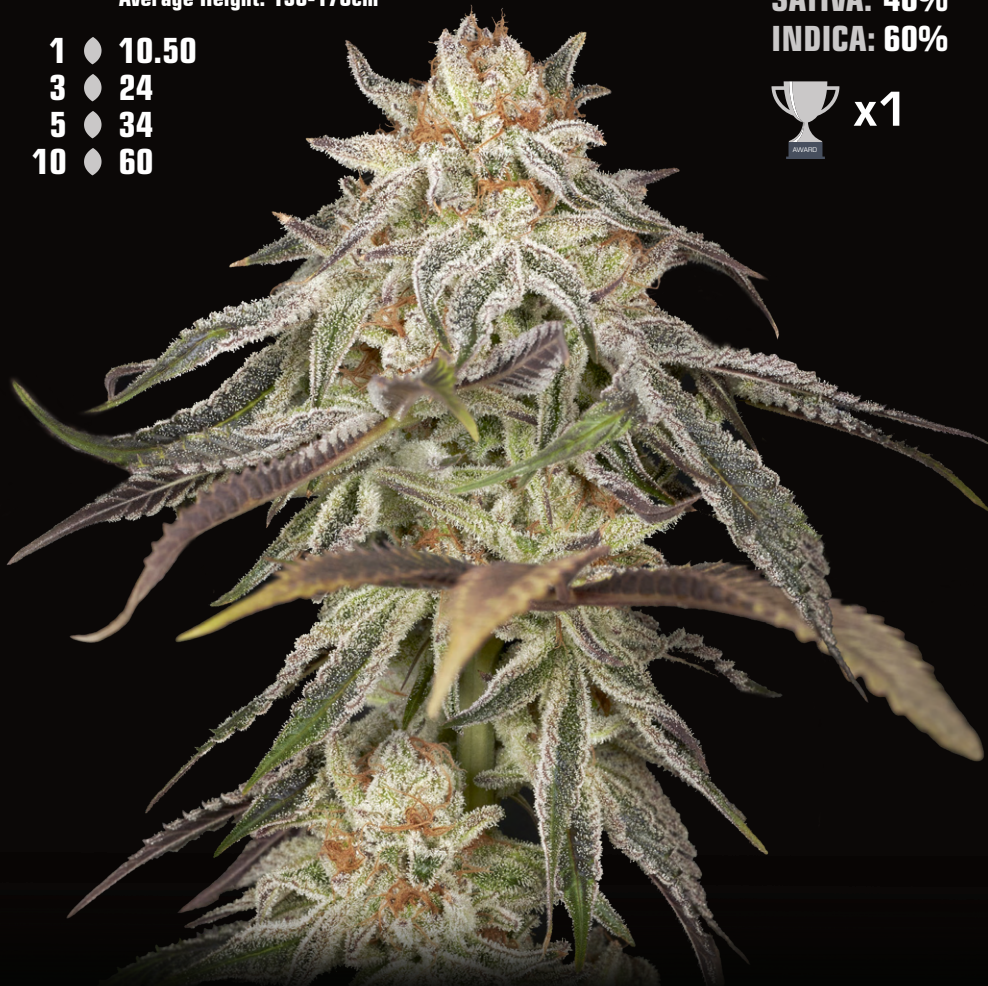

CBN: 0,19%

SATIVA: 40%

INDICA: 60%

GH CHEESE

SELECTED SKUNK PHENOTYPE

The GH Cheese is the feminized version of the original Big Buddha Cheese clone-only strain from the UK. One of the first skunk selection to hit the world with its particular pungent smell and bud structure. A beautiful grow for any skunk lover.