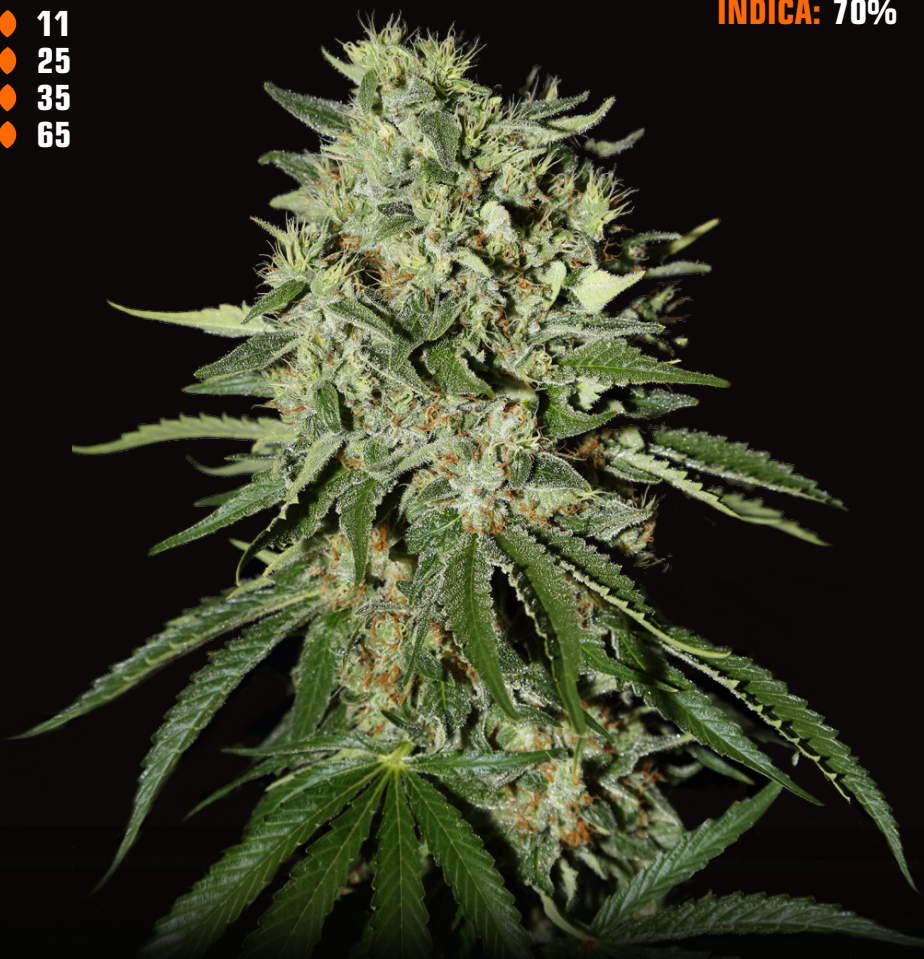

Flowering Cycle: 7-8 Weeks

Yield: Medium

Harvest: 4th Week Sept.

Yield: 750g/Plant

Average Height: 150-180cm

1 **11**

3 **25**

5 **35**

10 **65**

THC: 21,69%

CBD: 0,21%

CBN: 0,06%

SATIVA: 30%

INDICA: 70%

THE DOCTOR

GREAT WHITE SHARK X SOUTH INDIAN X SUPER SKUNK

The Doctor is the fruit of our classic Great White Shark mixed with two of the classic from early Amsterdam times. It gives a beautiful vigorous plant, which is very resistant to pest and with an amazing flower production. Tastes of sweet Skunk mixed with the creaminess and fruity flavors from her ancestors.