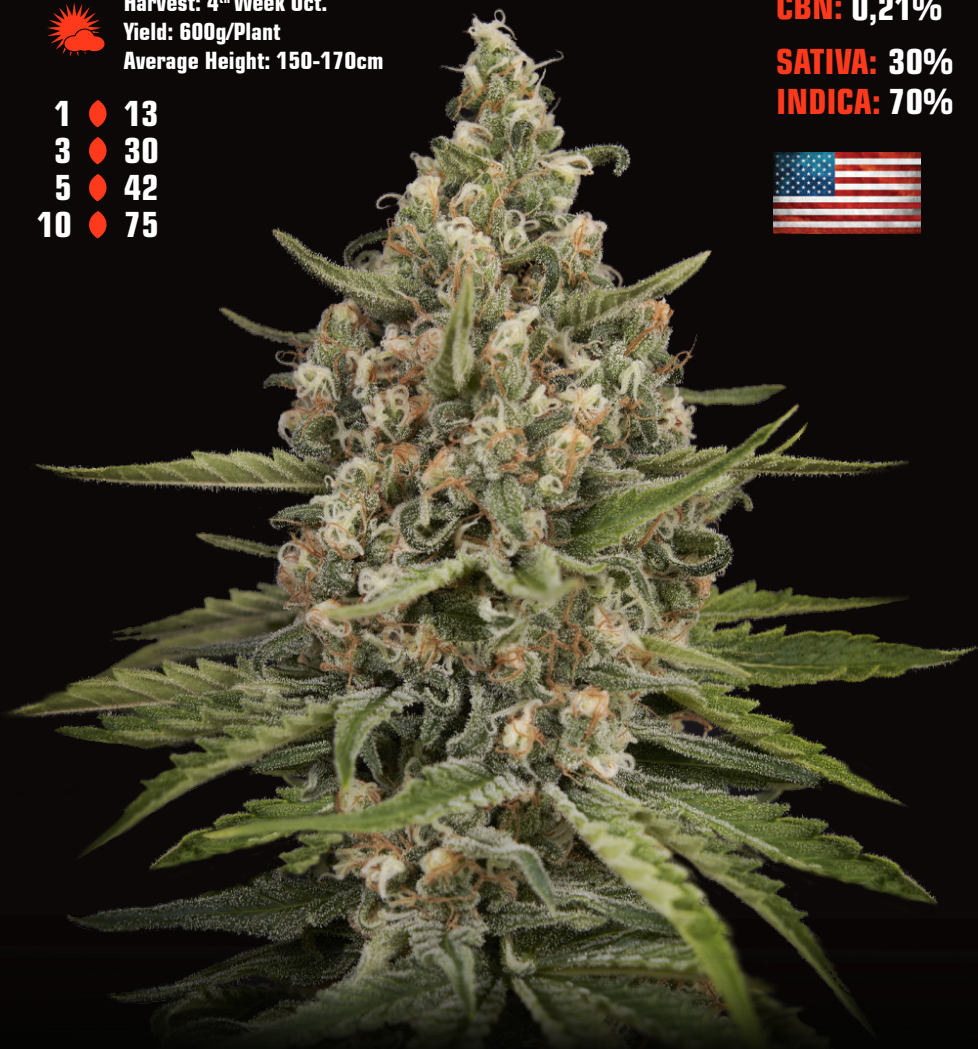

Flowering Cycle: 9-10 Weeks

Yield: Medium/High

Harvest: 4th Week Oct.

Yield: 600g/Plant

Average Height: 150-170cm

1	13
3	30
5	42
10	75

THC: 22,84%

CBD: 0,67%

CBN: 0,21%

SATIVA: 30%

INDICA: 70%

BUBBA SLUSH

BUBBA KUSH X GELATO

The taste and smell of the Bubba Slush combines heavy, dark chocolate and almost coffee flavors of the Bubba Kush with gassy creaminess of the Gelato. The effect is fast hitting, heavy on the body, while keeping the mind clear. Perfect for indica lovers.