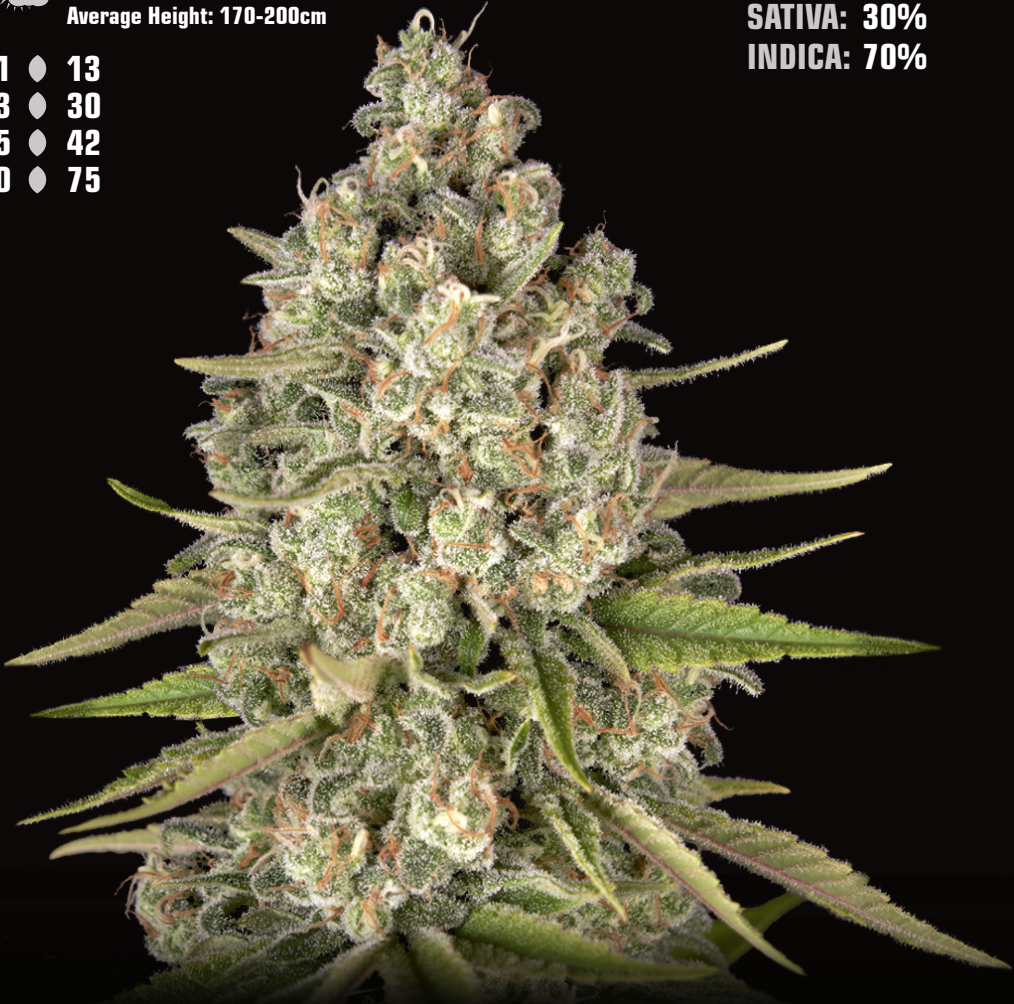

CBN: 0,38%

SATIVA: 30%

INDICA: 70%

LOST PEARL SILVER PEARL IBL

The Lost Pearl is an old school strain that we have reworked to produce some of the fruitiest cultivar of our catalogue. We have selected the strongest Papaya phenotype from our 90's original seeds, and crossed it back with itself until it expressed that extreme sweetness in most of the plants.