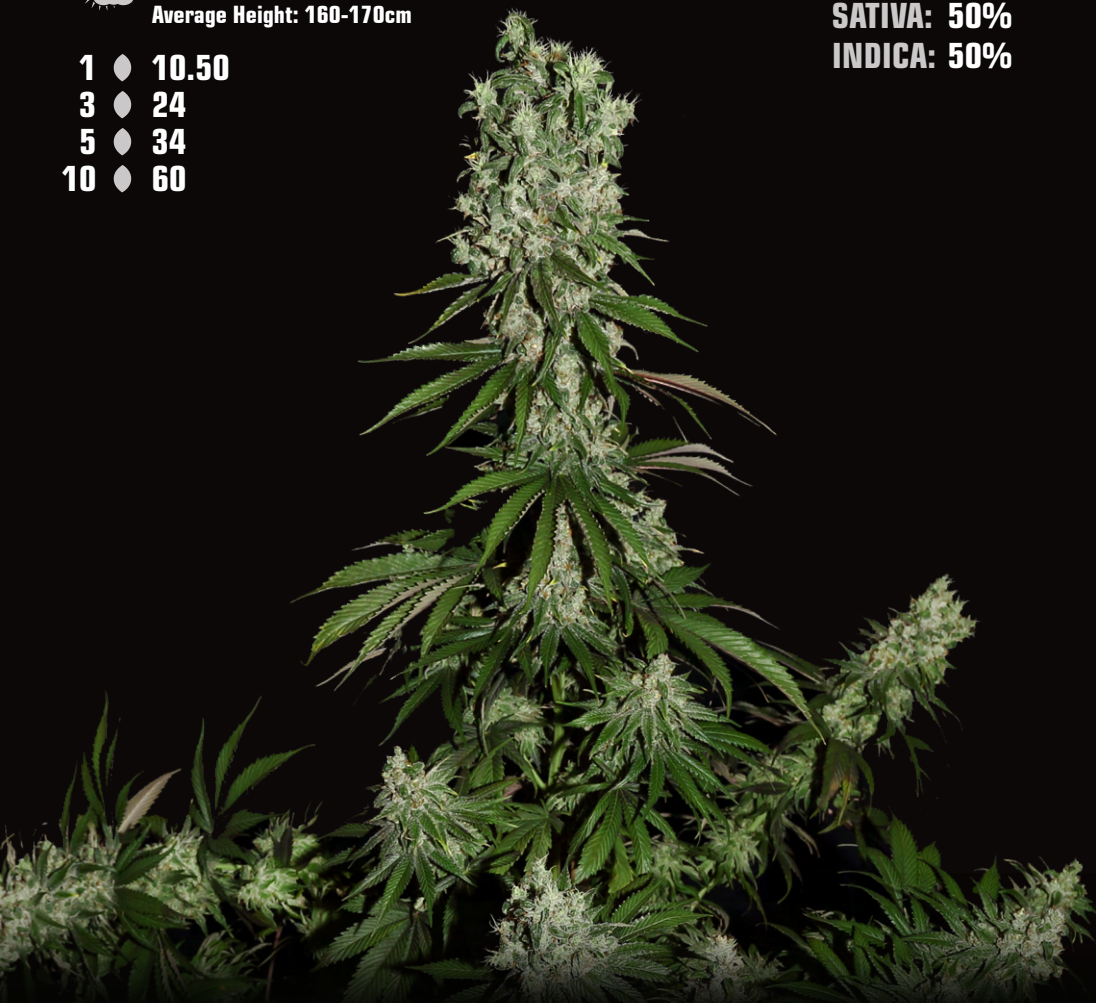

10 ● 60

THC: 17,94%

CBD: 0,63%

CBN: 0,04%

SATIVA: 50%

INDICA: 50%

WHITE STRAWBERRY SKUNK SWISS ERDBEER

The White Strawberry Skunk is one of the fruitiest strains of cannabis ever to be bred. The heritage comes from a famous Swiss strain called Erdbeer, guaranteeing the typical strawberry aroma, while the resin formation is so dense it resembles the famous White Widow. The White Strawberry Skunk is a medium to tall plant, with medium size internodes, and long branches.