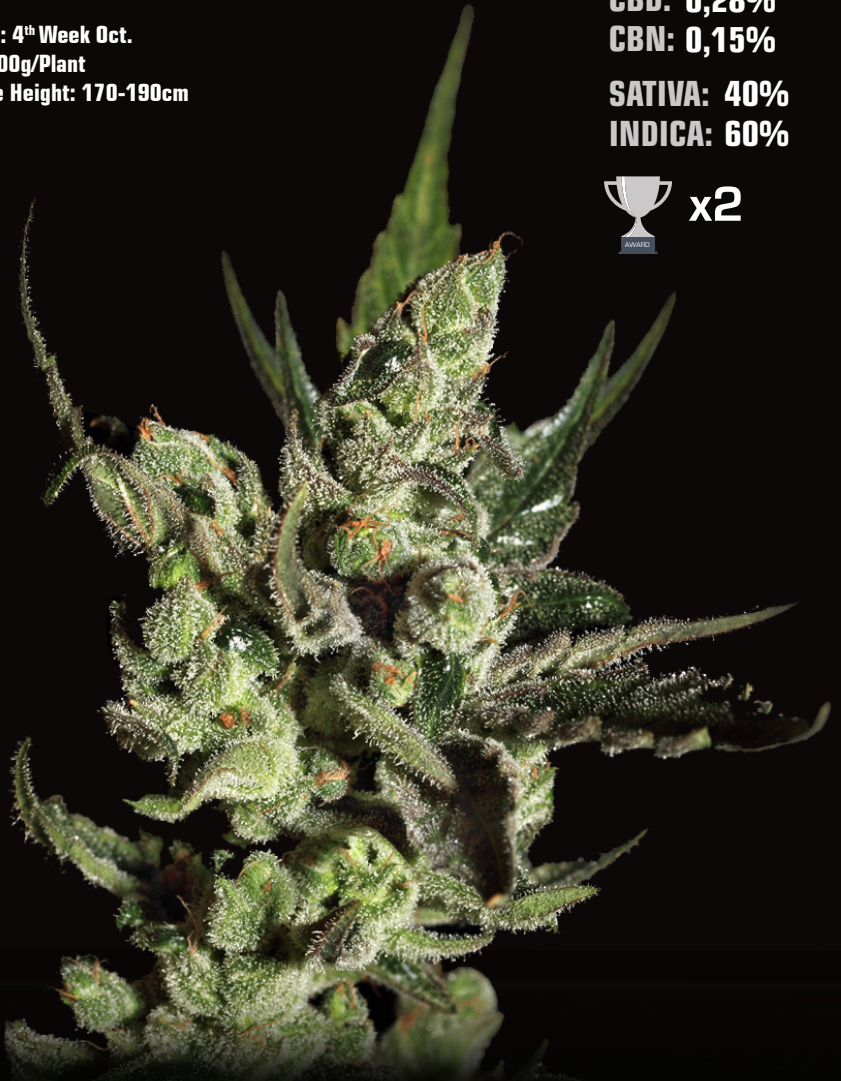

SATIVA: 40%

INDICA: 60%

1	●	11
3	●	25
5	●	35
10	●	65

EXODUS CHEESE

EXODUS CHEESE (THE ONLY ORIGINAL CHEESE)

The Exodus Cheese is one of the most famous clone-only strain from the UK, and for the first time done in feminized version by Green House Seed Co. Famous for its pungent smell and typical flowers that will form beautiful foxtails. The aromas from the plant will fill the room of a strong smell by the end of flowering.