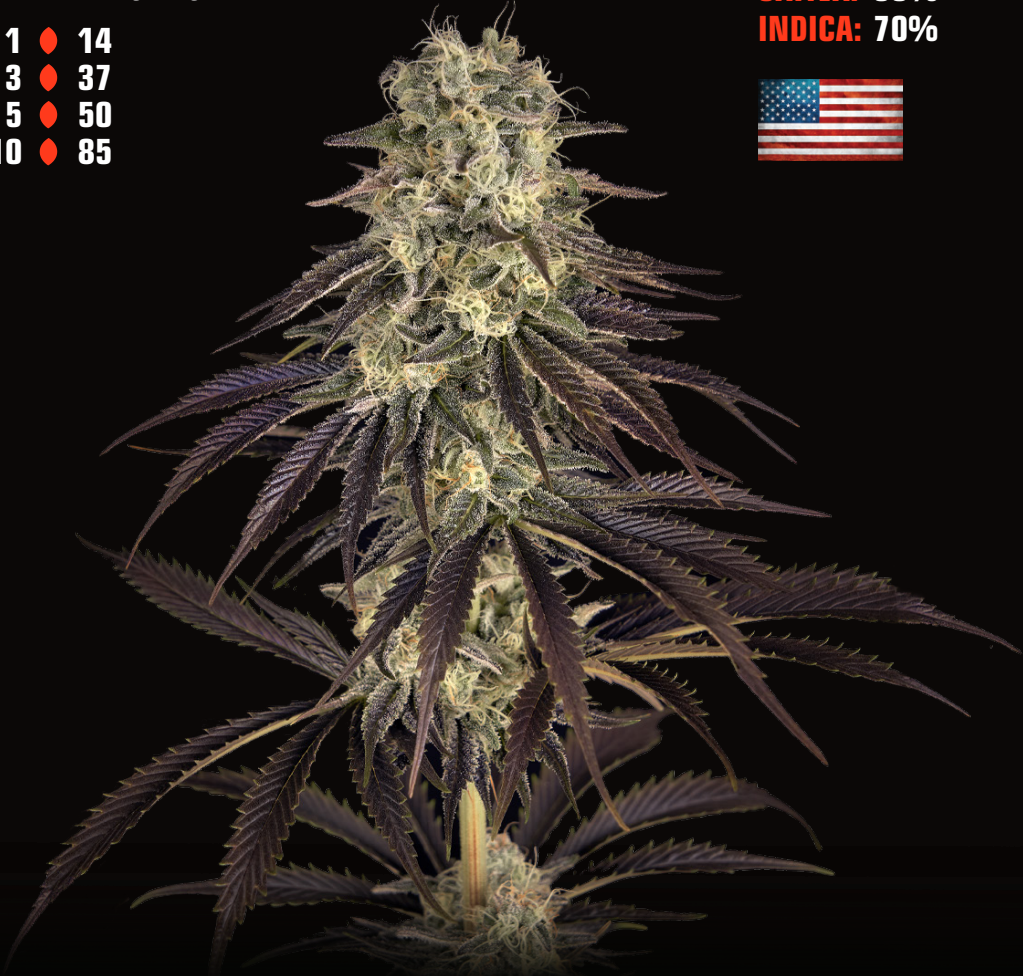

CBN: 0,07%

SATIVA: 30%

INDICA: 70%

KONG'S KRUSH

BANANA PUNCH X WONDER PIE

Kong's Krush combines the incredible banana and cinnamon flavors of our own selection of Banana Punch with the creamy and gassy flavor of the Wonder Pie, one of the latest strain from Green House Seed Co. The plant is medium size, bushy with very vigorous growth and large side branches reaching the same height as the main cola.