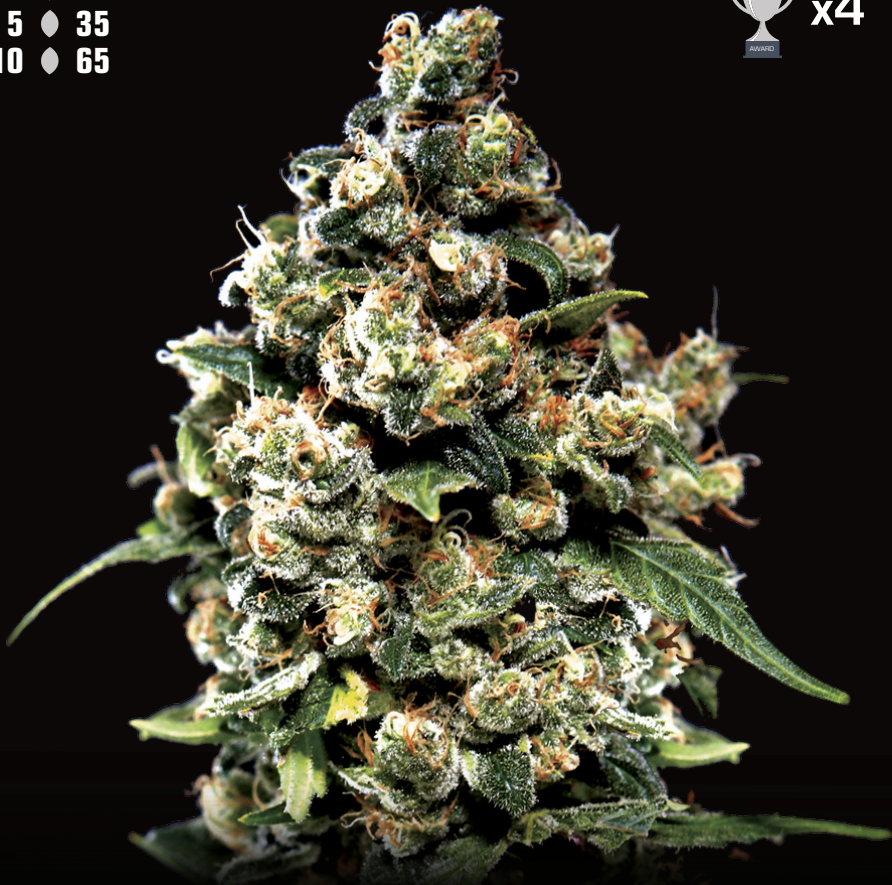

Flowering Cycle: 8-9 Weeks
Yield: High

Harvest: 2nd Week Oct.
Yield: 900g/Plant
Average Height: 180-200cm

1 ● **11**
3 ● **25**
5 ● **35**
10 ● **65**

THC: 20,94%
CBD: 0,12%
CBN: 0,04%
SATIVA: 40%
INDICA: 60%

JACK HERER

HAZE X RED SKUNK

The Jack Herer is one of the mythical strain in the cannabisworld. Famous for its beautiful structure and huge long flowers, it also has that sativa smell. A mix of tree sap and pinetree, combined with some sweetness and a metallic background. A timeless strain to grow for any sativa lover.