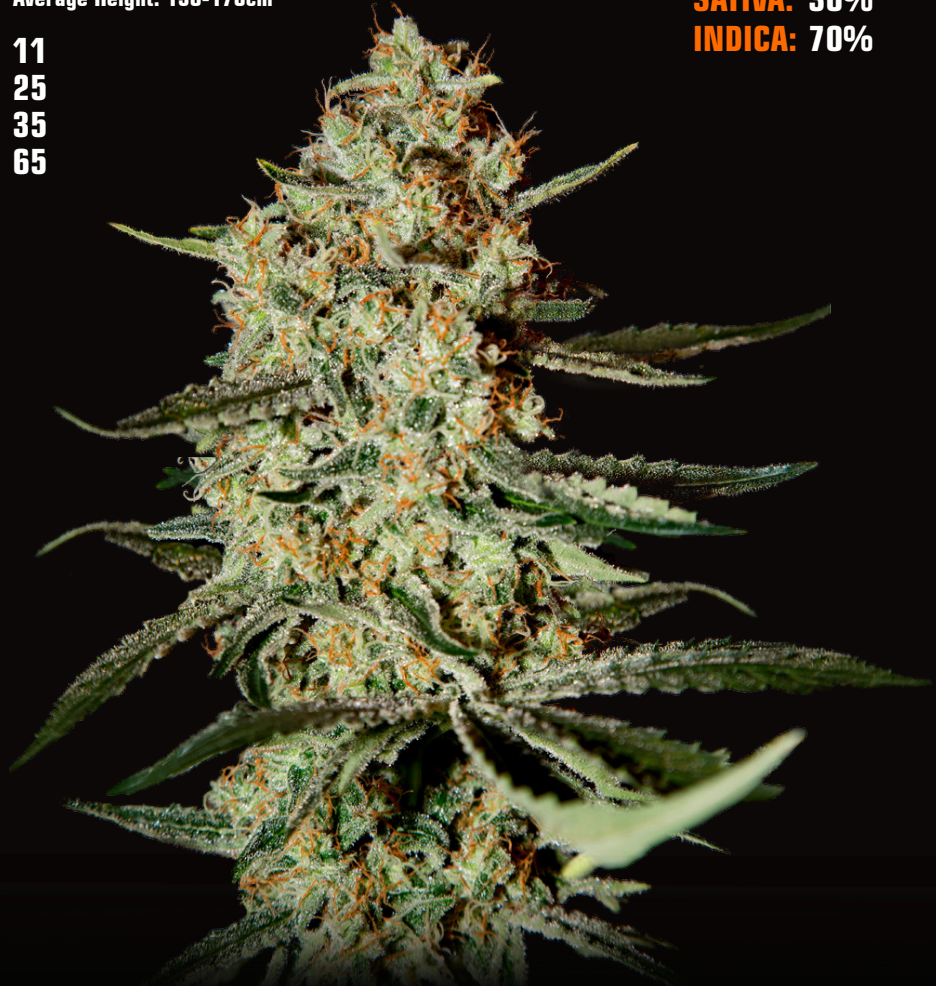

Flowering Cycle: 7-8 Weeks

Yield: Medium

Harvest: 4th Week Sept.

Yield: 700g/Plant

Average Height: 150-170cm

1 11
3 25
5 35
10 65

THC: 19,70%

CBD: 0,25%

CBN: 0,07%

SATIVA: 30%

INDICA: 70%

HIMALAYA GOLD **NEPALESE X NORTH INDIAN**

The Himalaya Gold has a very creative mild high with a balanced and long lasting body feeling. It has a great vigor that reminds us of a sativa type of grow but with a short flowering time. It will grow big branches and big flowers with a sweet spicy and acid taste.