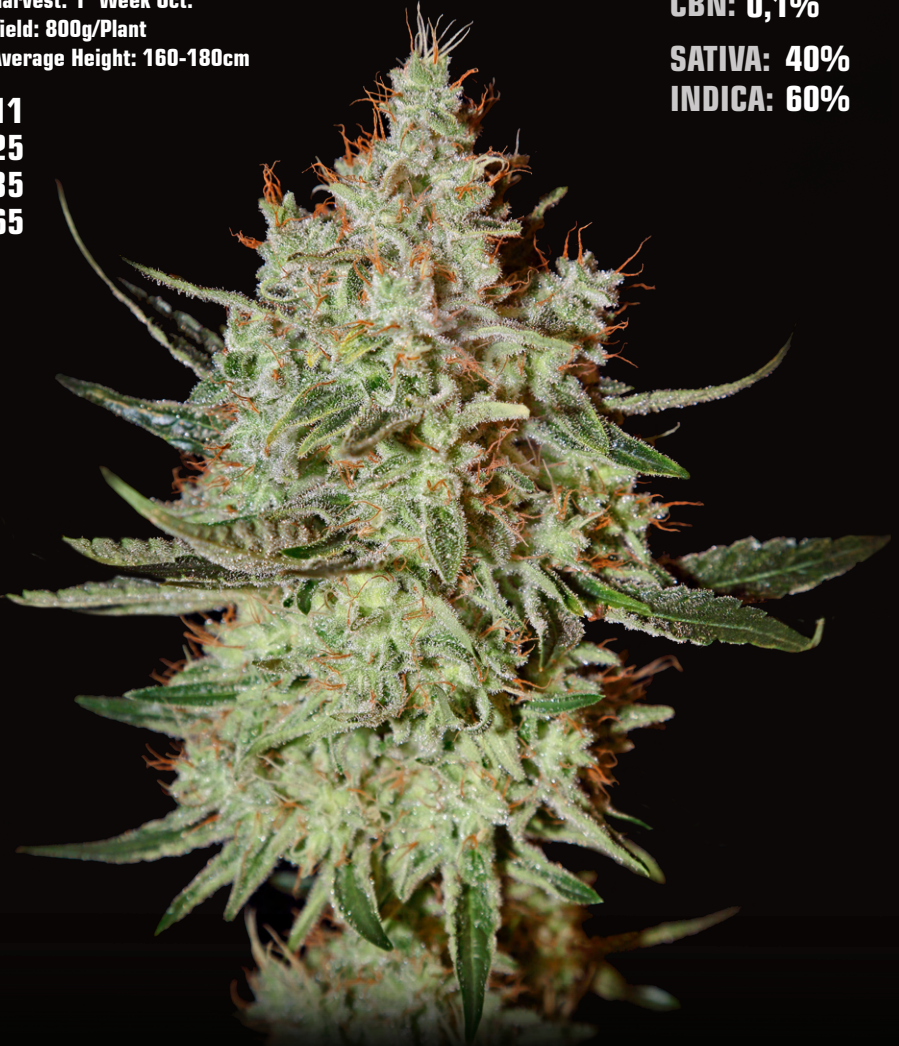

Flowering Cycle: 8-9 Weeks

Yield: High

Harvest: 1st Week Oct.

Yield: 800g/Plant

Average Height: 160-180cm

1 ● 11
3 ● 25
5 ● 35
10 ● 65

THC: 21,74%

CBD: 0,77%

CBN: 0,1%

SATIVA: 40%

INDICA: 60%

TRAIN WRECK

THE LEGENDARY CLONE-ONLY STRAIN FROM ARCATA, CALI

The Train Wreck is the feminized version of the famous Arcata strain from California. Famous for its beautiful bud shape and long foxtails it is a very vigorous strain with a very particular aroma of spices and sometimes some metallic touch in the background. A beautiful flower with very few leaves in the bud.