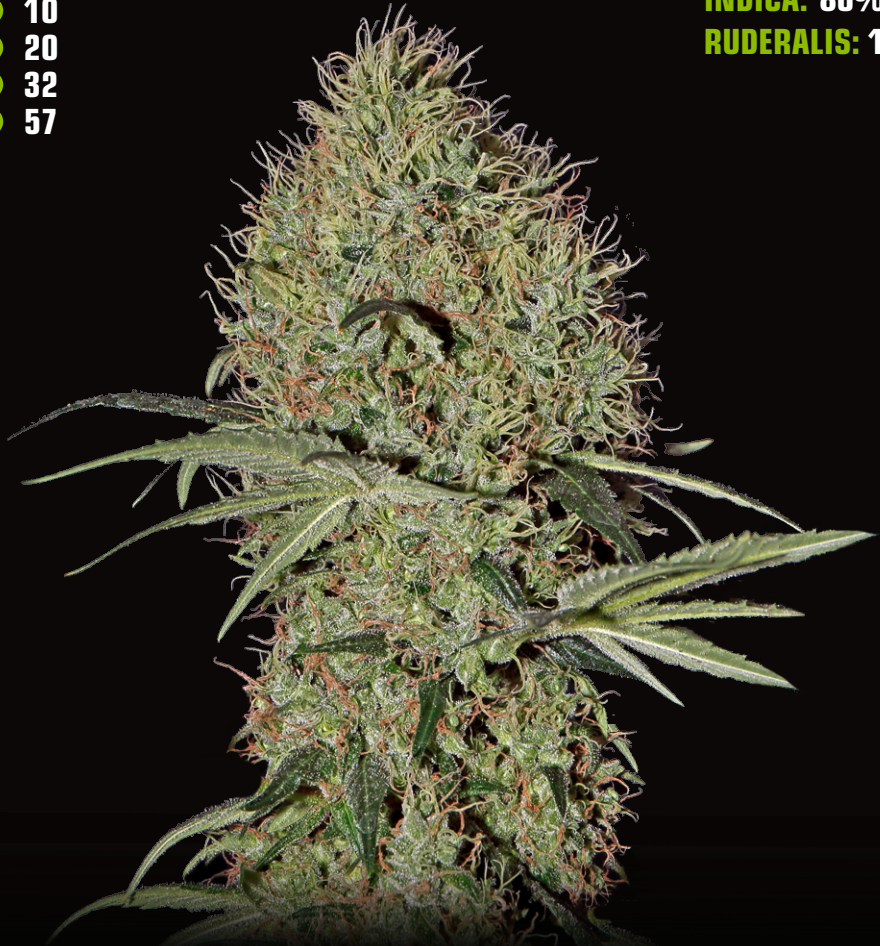

CBN: 0,08%

SATIVA: 10%

INDICA: 80%

RUDERALIS: 10%

SUPER BUD AUTO

SUPER BUD X RUDERALIS

The Super Bud Auto is the autoflowering version of the famous Skunk cross. Just like its original clone, it has a very strong body-effect, almost narcotic, and a beautiful sweet skunky taste. The plant has big round chunky flowers and a strong vigorous and resistant growth.