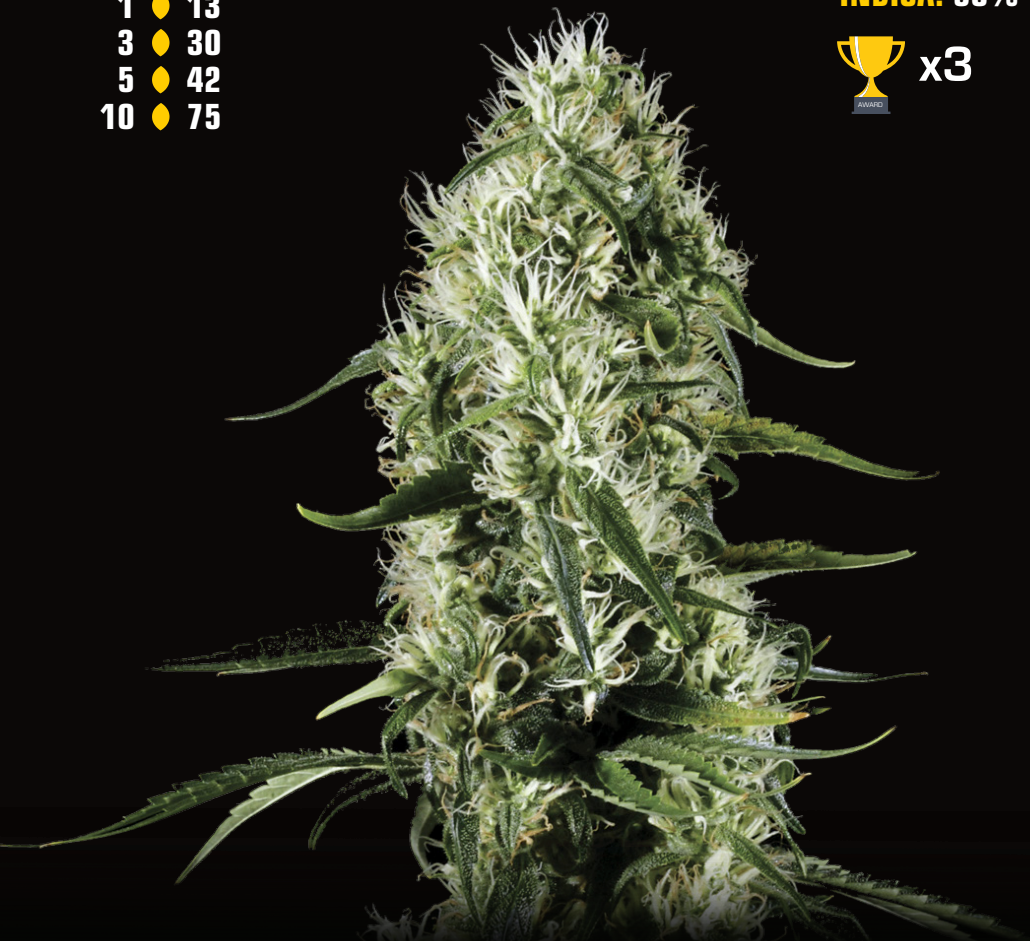

CBD: 0,17%

CBN: 0,74%

SATIVA: 70%

INDICA: 30%

x3

SUPER SILVER HAZE

SKUNK X NORTHERN LIGHTS X HAZE

The Super Silver Haze has been the start of the fame for Green House Seed Co. Being one of the first strains to really globally hit the world with its new profile of taste, and amazing looking flowers; compact and powerful. It became the parent of many future champions.