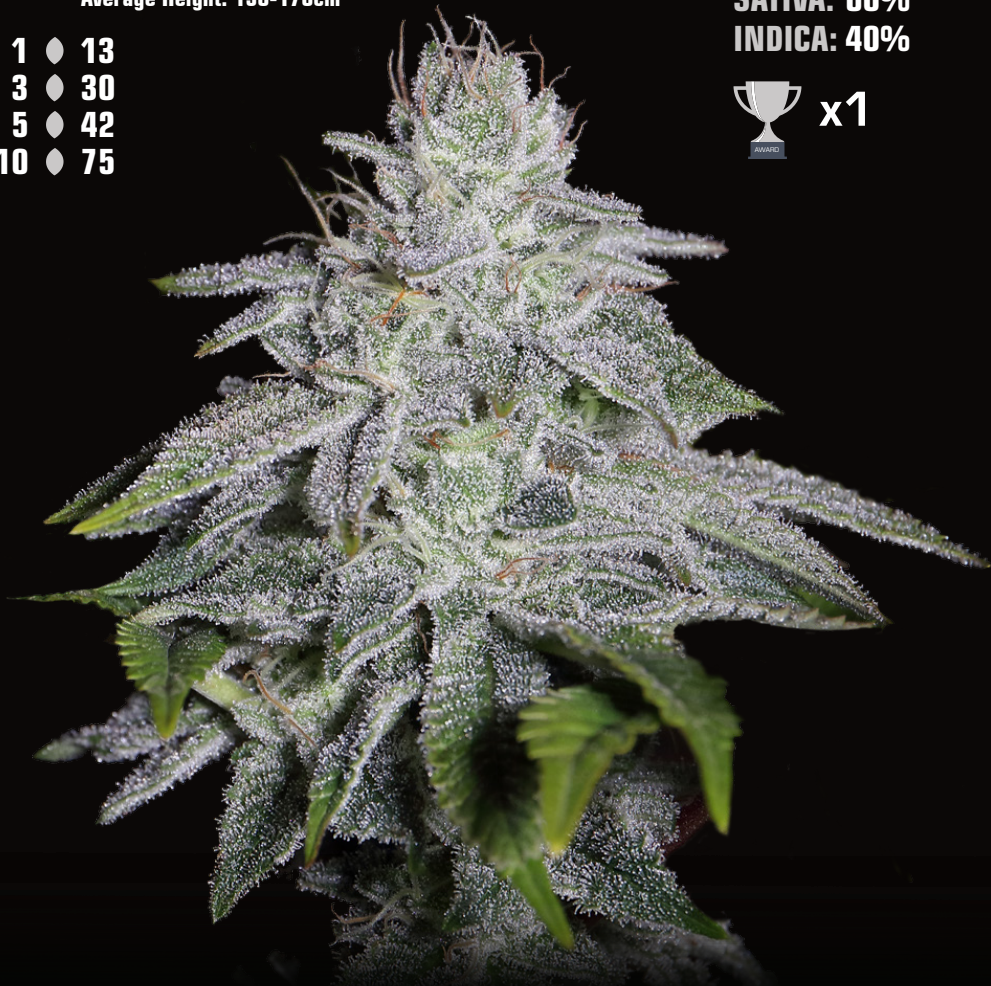

Flowering Cycle: 7-8 Weeks

Yield: Medium

Harvest: 3rd Week Sept.

Yield: 700g/Plant

Average Height: 150-170cm

1 ● 13
3 ● 30
5 ● 42
10 ● 75

THC: 23,50%

CBD: 0,60%

CBN: 0,35%

SATIVA: 60%

INDICA: 40%

x1

FRANCO'S LEMON CHEESE

SUPER LEMON HAZE X EXODUS CHEESE

The strain dedicated to Franco, that would represent him the best is his very last cross of two of his favorite plants: The multiple cup winning Super Lemon Haze and the famous Exodus Cheese. The effects are very stoned and long lasting, a slow creeper. Medicinally effective in pain therapy, appetite stimulation and against insomnia.