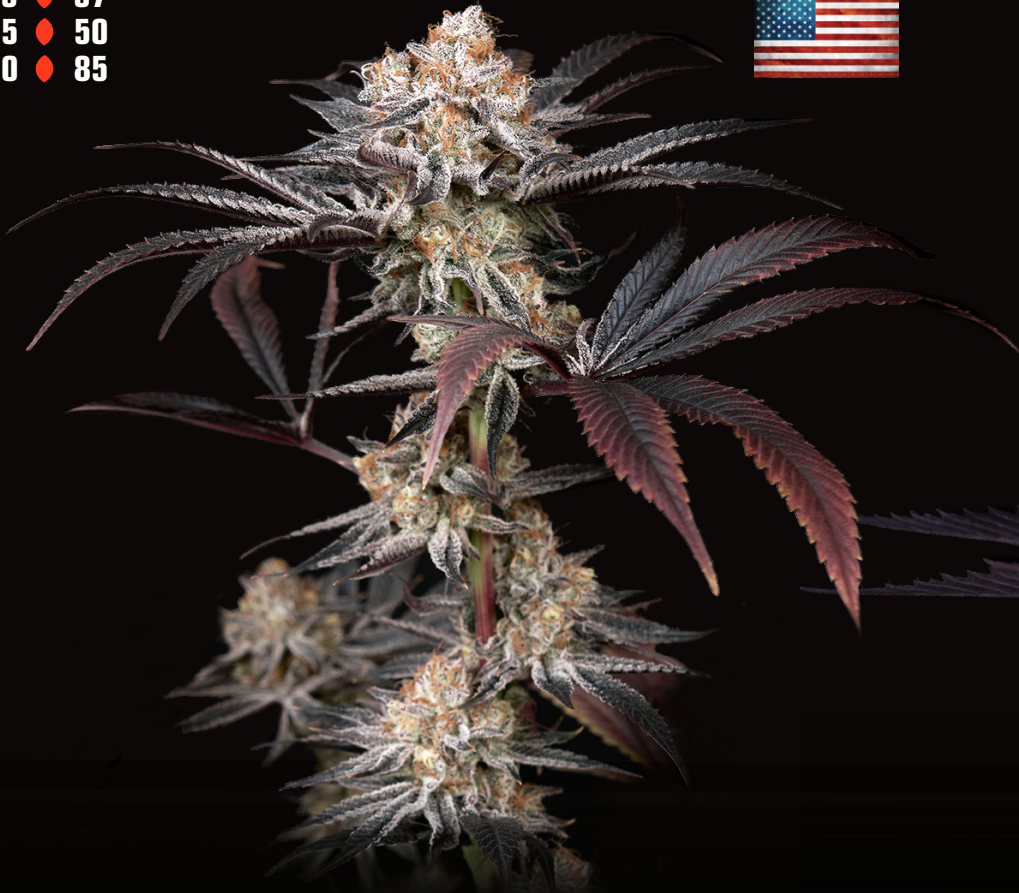

CBN: 0,34%

SATIVA: 30%

INDICA: 70%

WONDER PIE

WEDDING CAKE X OG KUSH

Wonder Pie is a cross of the popular Wedding Cake with our selected OG Kush. The flavor goes from fruity, sweet to gassy making it an all-round strain. The influences from Triangle Kush and Cookies ancestors are dominant, while the OG Kush flavor comes through on the exhale.