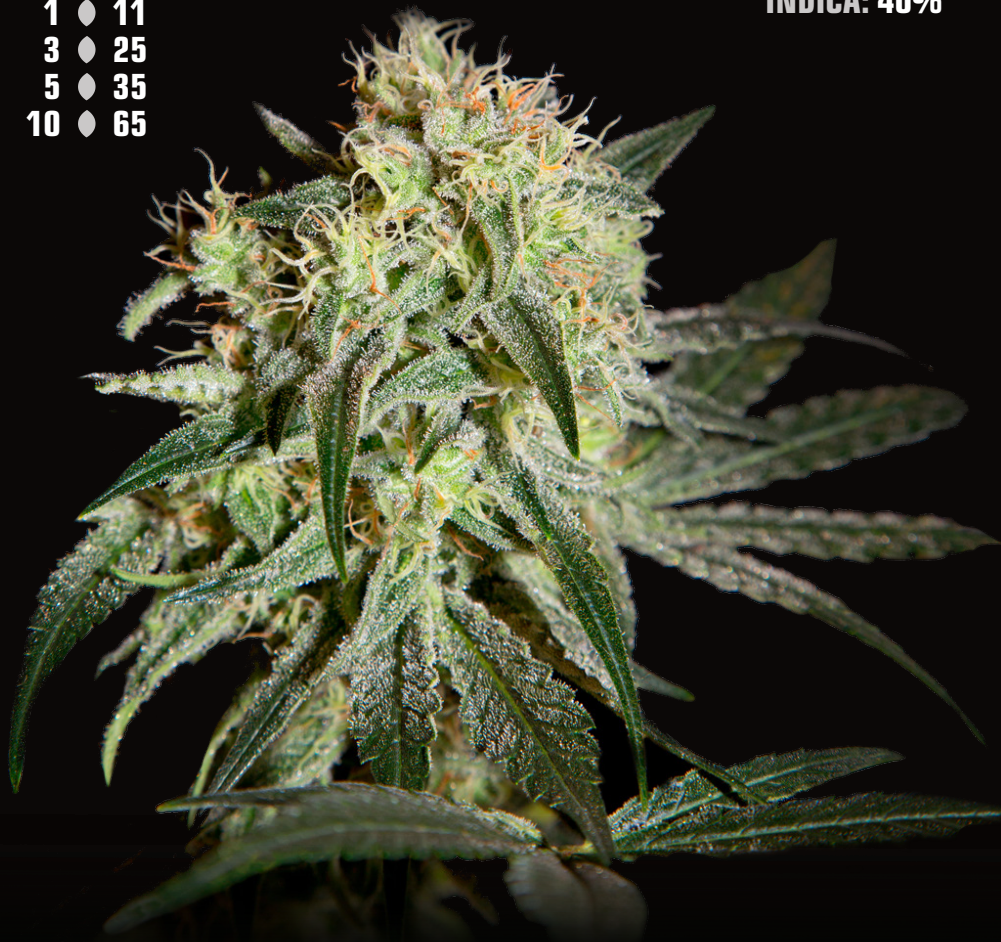

Flowering Cycle: 8-9 Weeks

Yield: High

Harvest: 1st Week Oct.

Yield: 900g/Plant

Average Height: 170-200cm

THC: 22,10%

CBD: 0,96%

CBN: 0,05%

SATIVA: 60%

INDICA: 40%

1 ● 11
3 ● 25
5 ● 35
10 ● 65

DAMN SOUR SOUR SAGE

The Damn Sour is the absolute expression of the Sour Diesel genetic, famous for its pungent diesel smell, perfect for the citrus lovers. It produces a strong vigorous plant with long branches and compact flowers, another one of the classics.